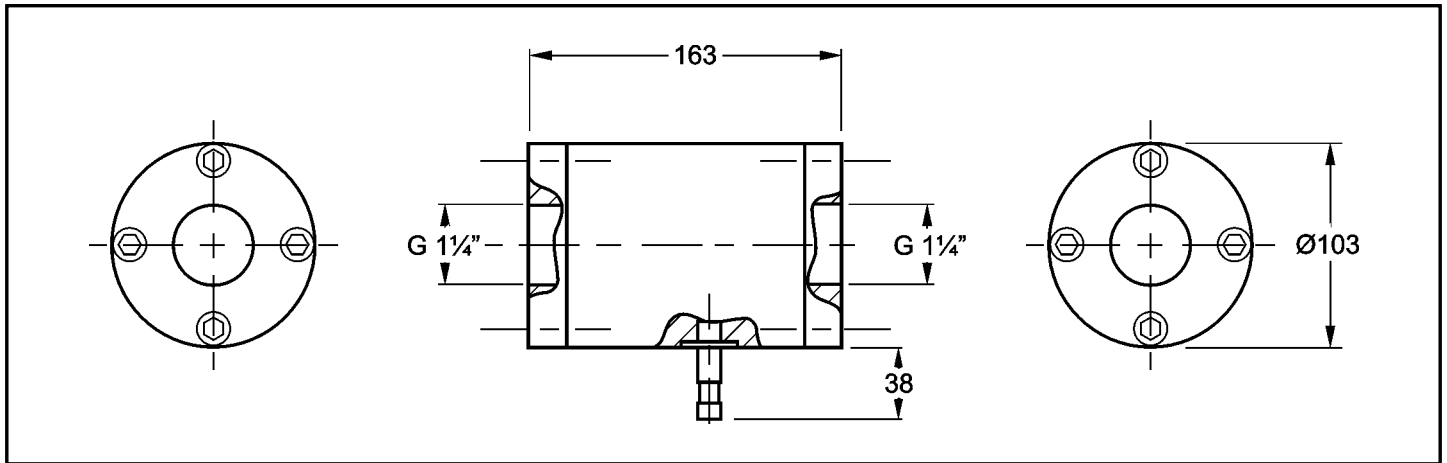

### Guide to selection of the MPV Flow Meter

The choice of the best size of MPV Flow Meter guarantees the best combination for optimal performance, dependability and satisfaction.

Selection of MPV Flow Meter				
	Standard range class 0.2%		Maximum range class 0.4%	
	maximum	minimum	maximum	minimum
MPV 025 C	42	2.1	63	1.3
MPV 040 C	173	9.0	260	5.0
MPV 060 B	584	29.0	876	18.0

**Dimensions**

Model	Diameter (mm)	Length (mm)	Ports	Weight (kg)
MPV 025 C	90	165	¾" BSP	4
MPV 040 C	103	165	1¼" BSP	6
MPV 060 B	180	300	SAE 3"	30

Other sizes available on request.

**O/P Signal**

**Mechanical properties**