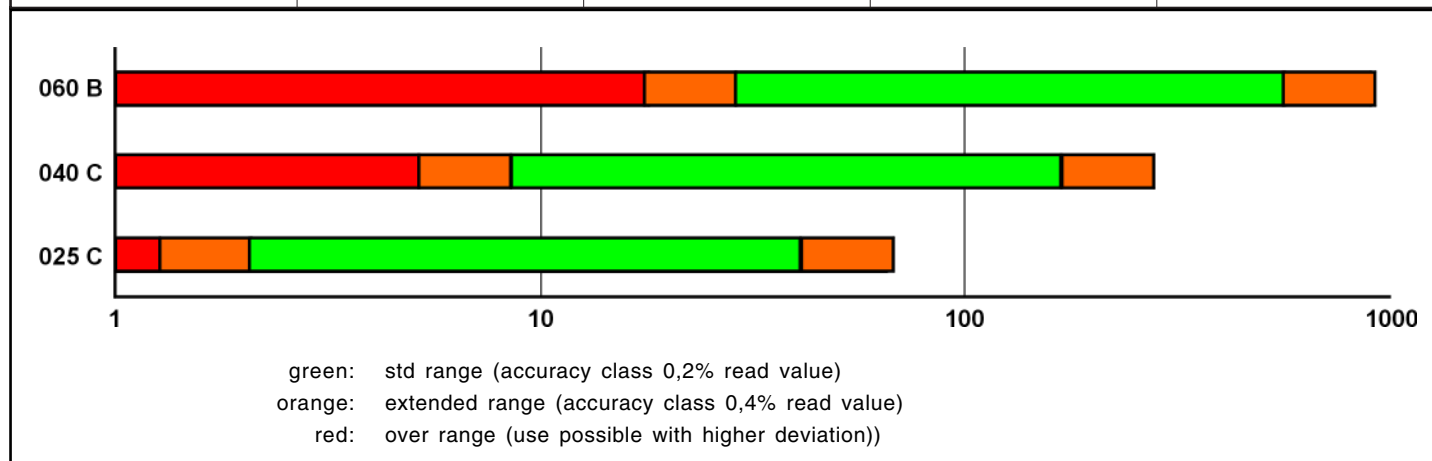

General features and applications	
Flow rate:	approximately 0.9 ÷ 900 LPM *
Pressure	maximum continuous pressure 350 bar
Operating temperature:	standard -15 ÷ +70 °C *
Viscosity:	1 ÷ 5,000 cSt
Types of fluid:	lubricant oils and chemically neutral mixes, even with low lubricating power*
Recommended degree of filtration:	NAS 10 ÷ 12
Precision	class 0.2% (0.4% in the range 30÷1)
Type of O/P:	square wave signal in frequency, direct function of flow rate
Body Construction	aluminium
*Special versions are available for specific applications (flow rates, temperatures and non-standard materials, bi-directional flow reading) as well as customised versions.	

### Guide to selection of the MPV Flow Meter

The choice of the best size of MPV Flow Meter guarantees the best combination for optimal performance, dependability and satisfaction.

Selection of MPV Flow Meter				
	Standard range class 0.2%		Maximum range class 0.4%	
	maximum	minimum	maximum	minimum
MPV 025 C	42	2.1	63	1.3
MPV 040 C	173	9.0	260	5.0
MPV 060 B	584	29.0	876	18.0